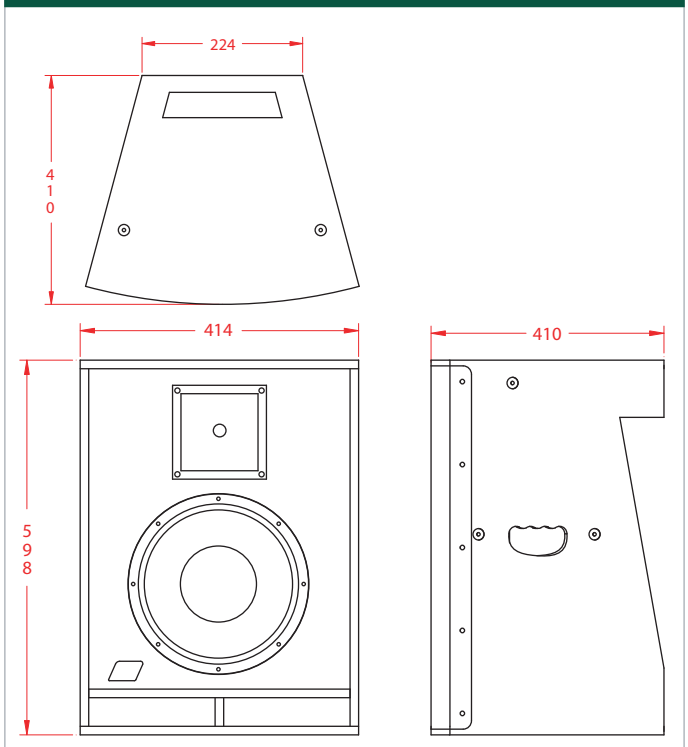

overall dimensions

World HQ: Unit 7 Lockwood Ind. Park, Mill Mead Road, London, N17 9QP. U.K.

tel: +44 (0) 208 808 1923

fa:skype: NoiseControlHQ

email: info@NoiseControlAudio.com