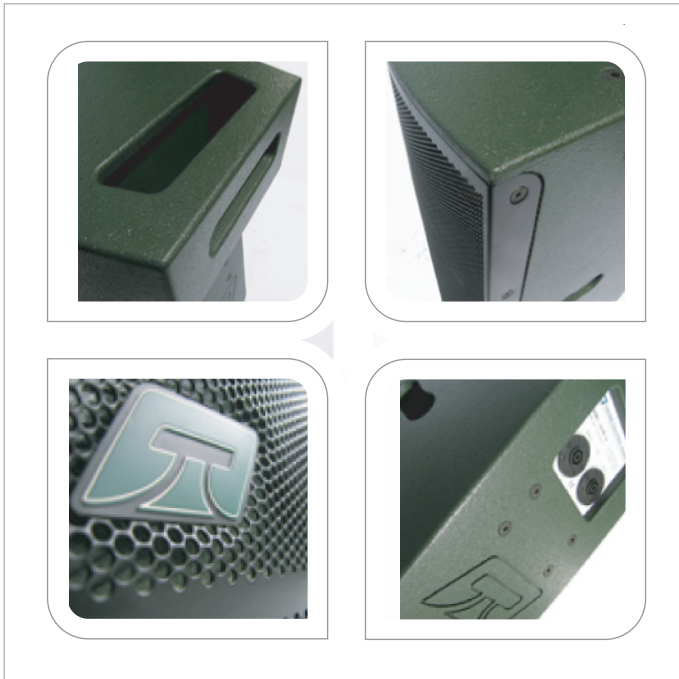

ASYM SERIES ASYM2S2

specifications

Type	PASSIVE 2 WAY FULL RANGE	
	LF	HF
Driver	12"	1" CD
Power	400W	50W
Impedence	8-ohm	8-ohm
Crossover point	2kHz	
Usable frequency range	40HZ- 20kHz +-3dB	
Dispersion	90 x 60 degrees - rotatable	
Sensitivity @ 1w/1m	99.5dB	108dB
Maximum SPL	124dB	
Recomended Amplifier	500w @ 8ohm	
Connectors	2 x Speakon NL4	
Weight	23kg	
Dimensions /mm	Height	598
	Width (front)	414
	Width (rear)	224
	Depth	410
Construction	Hand crafted in 15mm birch ply NCA green water resistant coating STACK-STAND-FLY capable