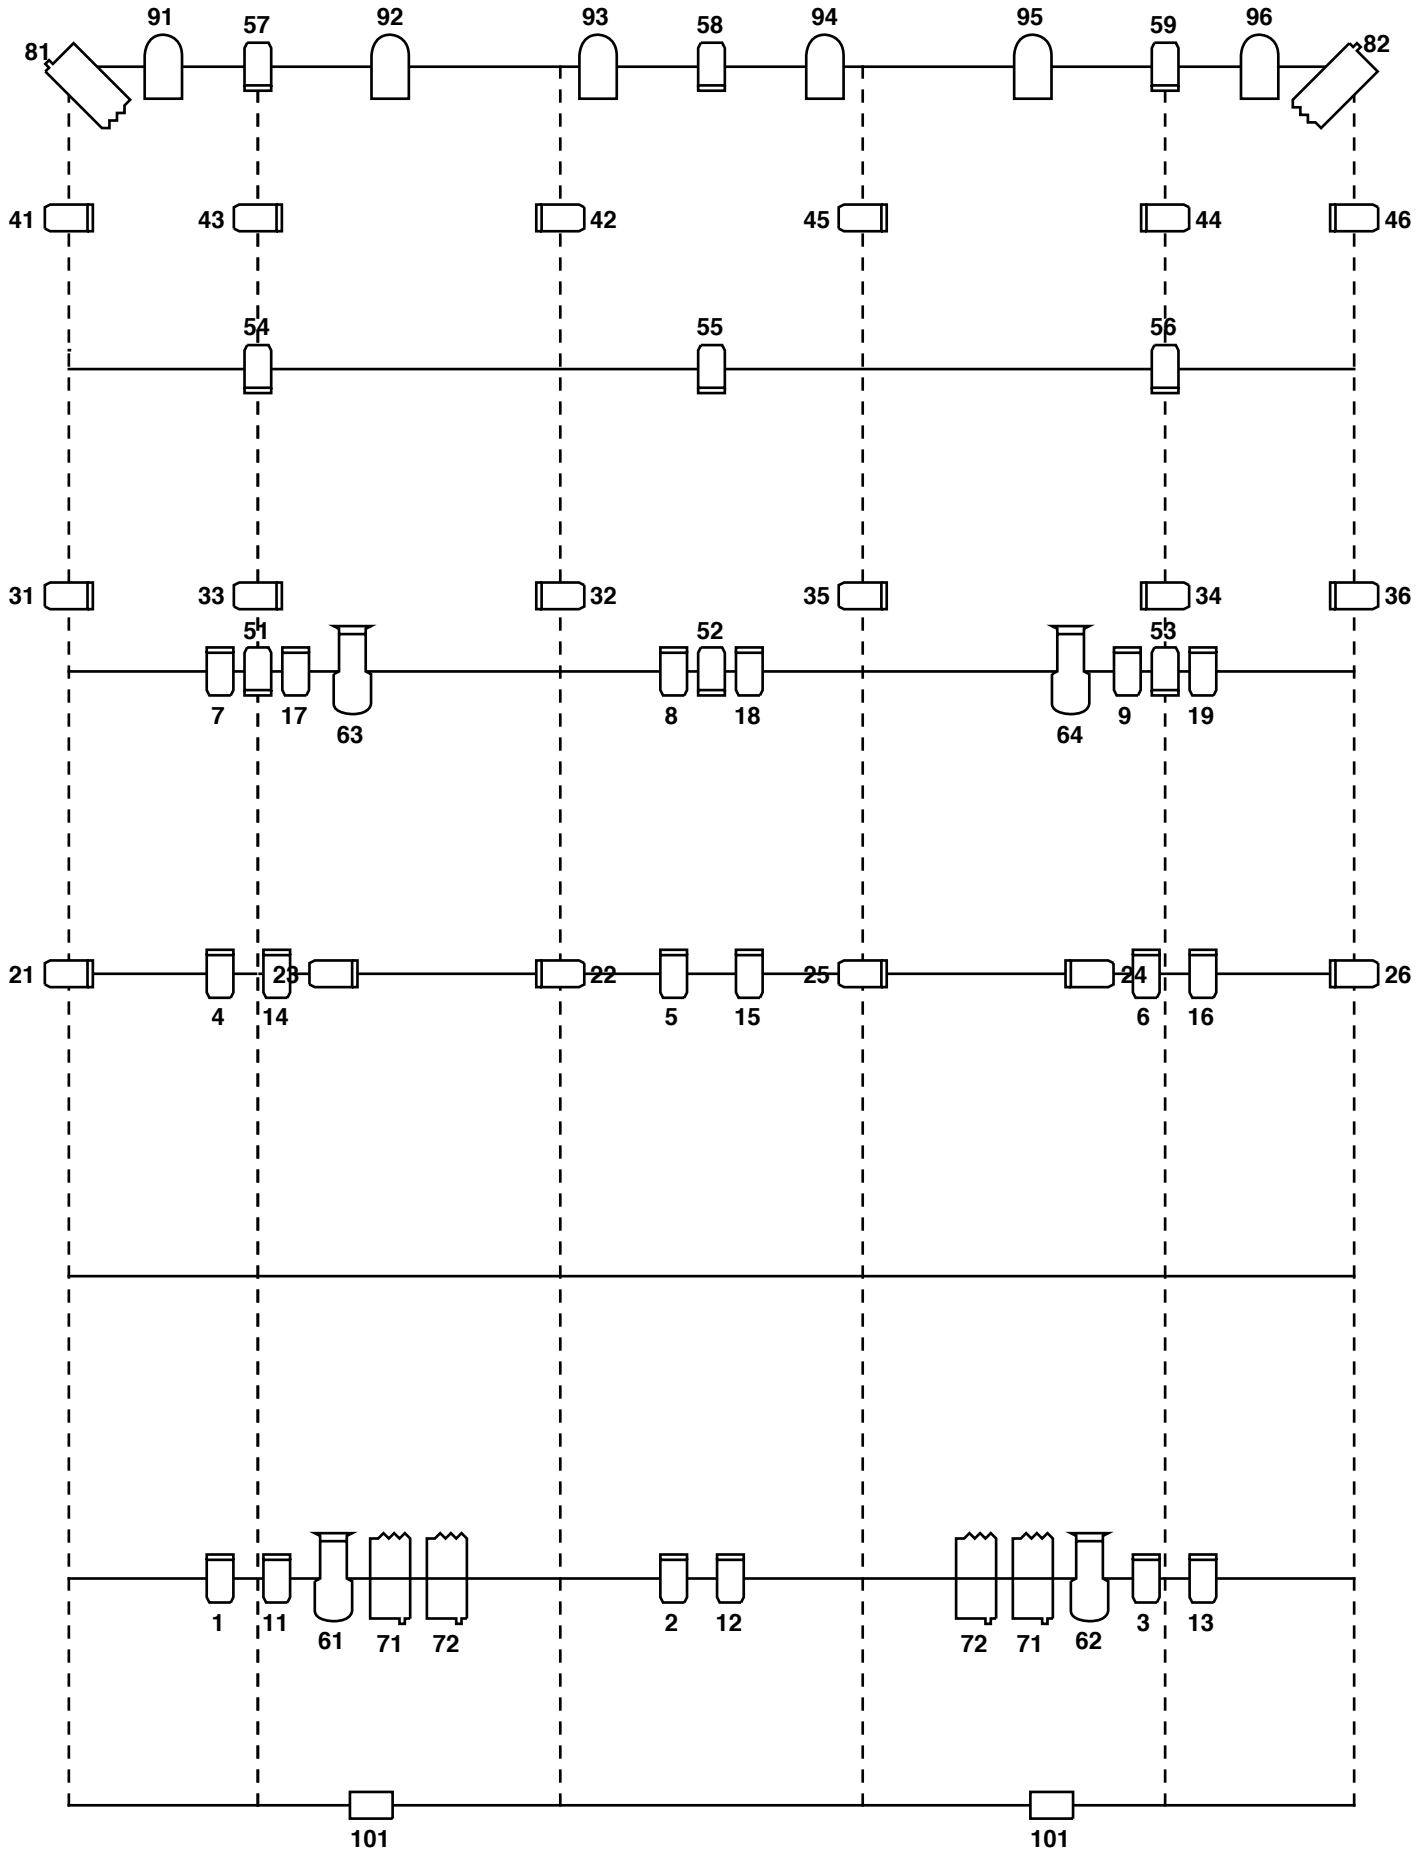

Studio 1 General Cover

- | | | | | | |
|--|-----------------------|---|-------------------------|---|--------------------|
|  | Selecon Pacific 23/50 |  | Selecon Acclaim Fresnel |  | CCT Minuette Flood |
|  | Selecon 1200F Fresnel |  | PAR64 CP88 MFL | | |