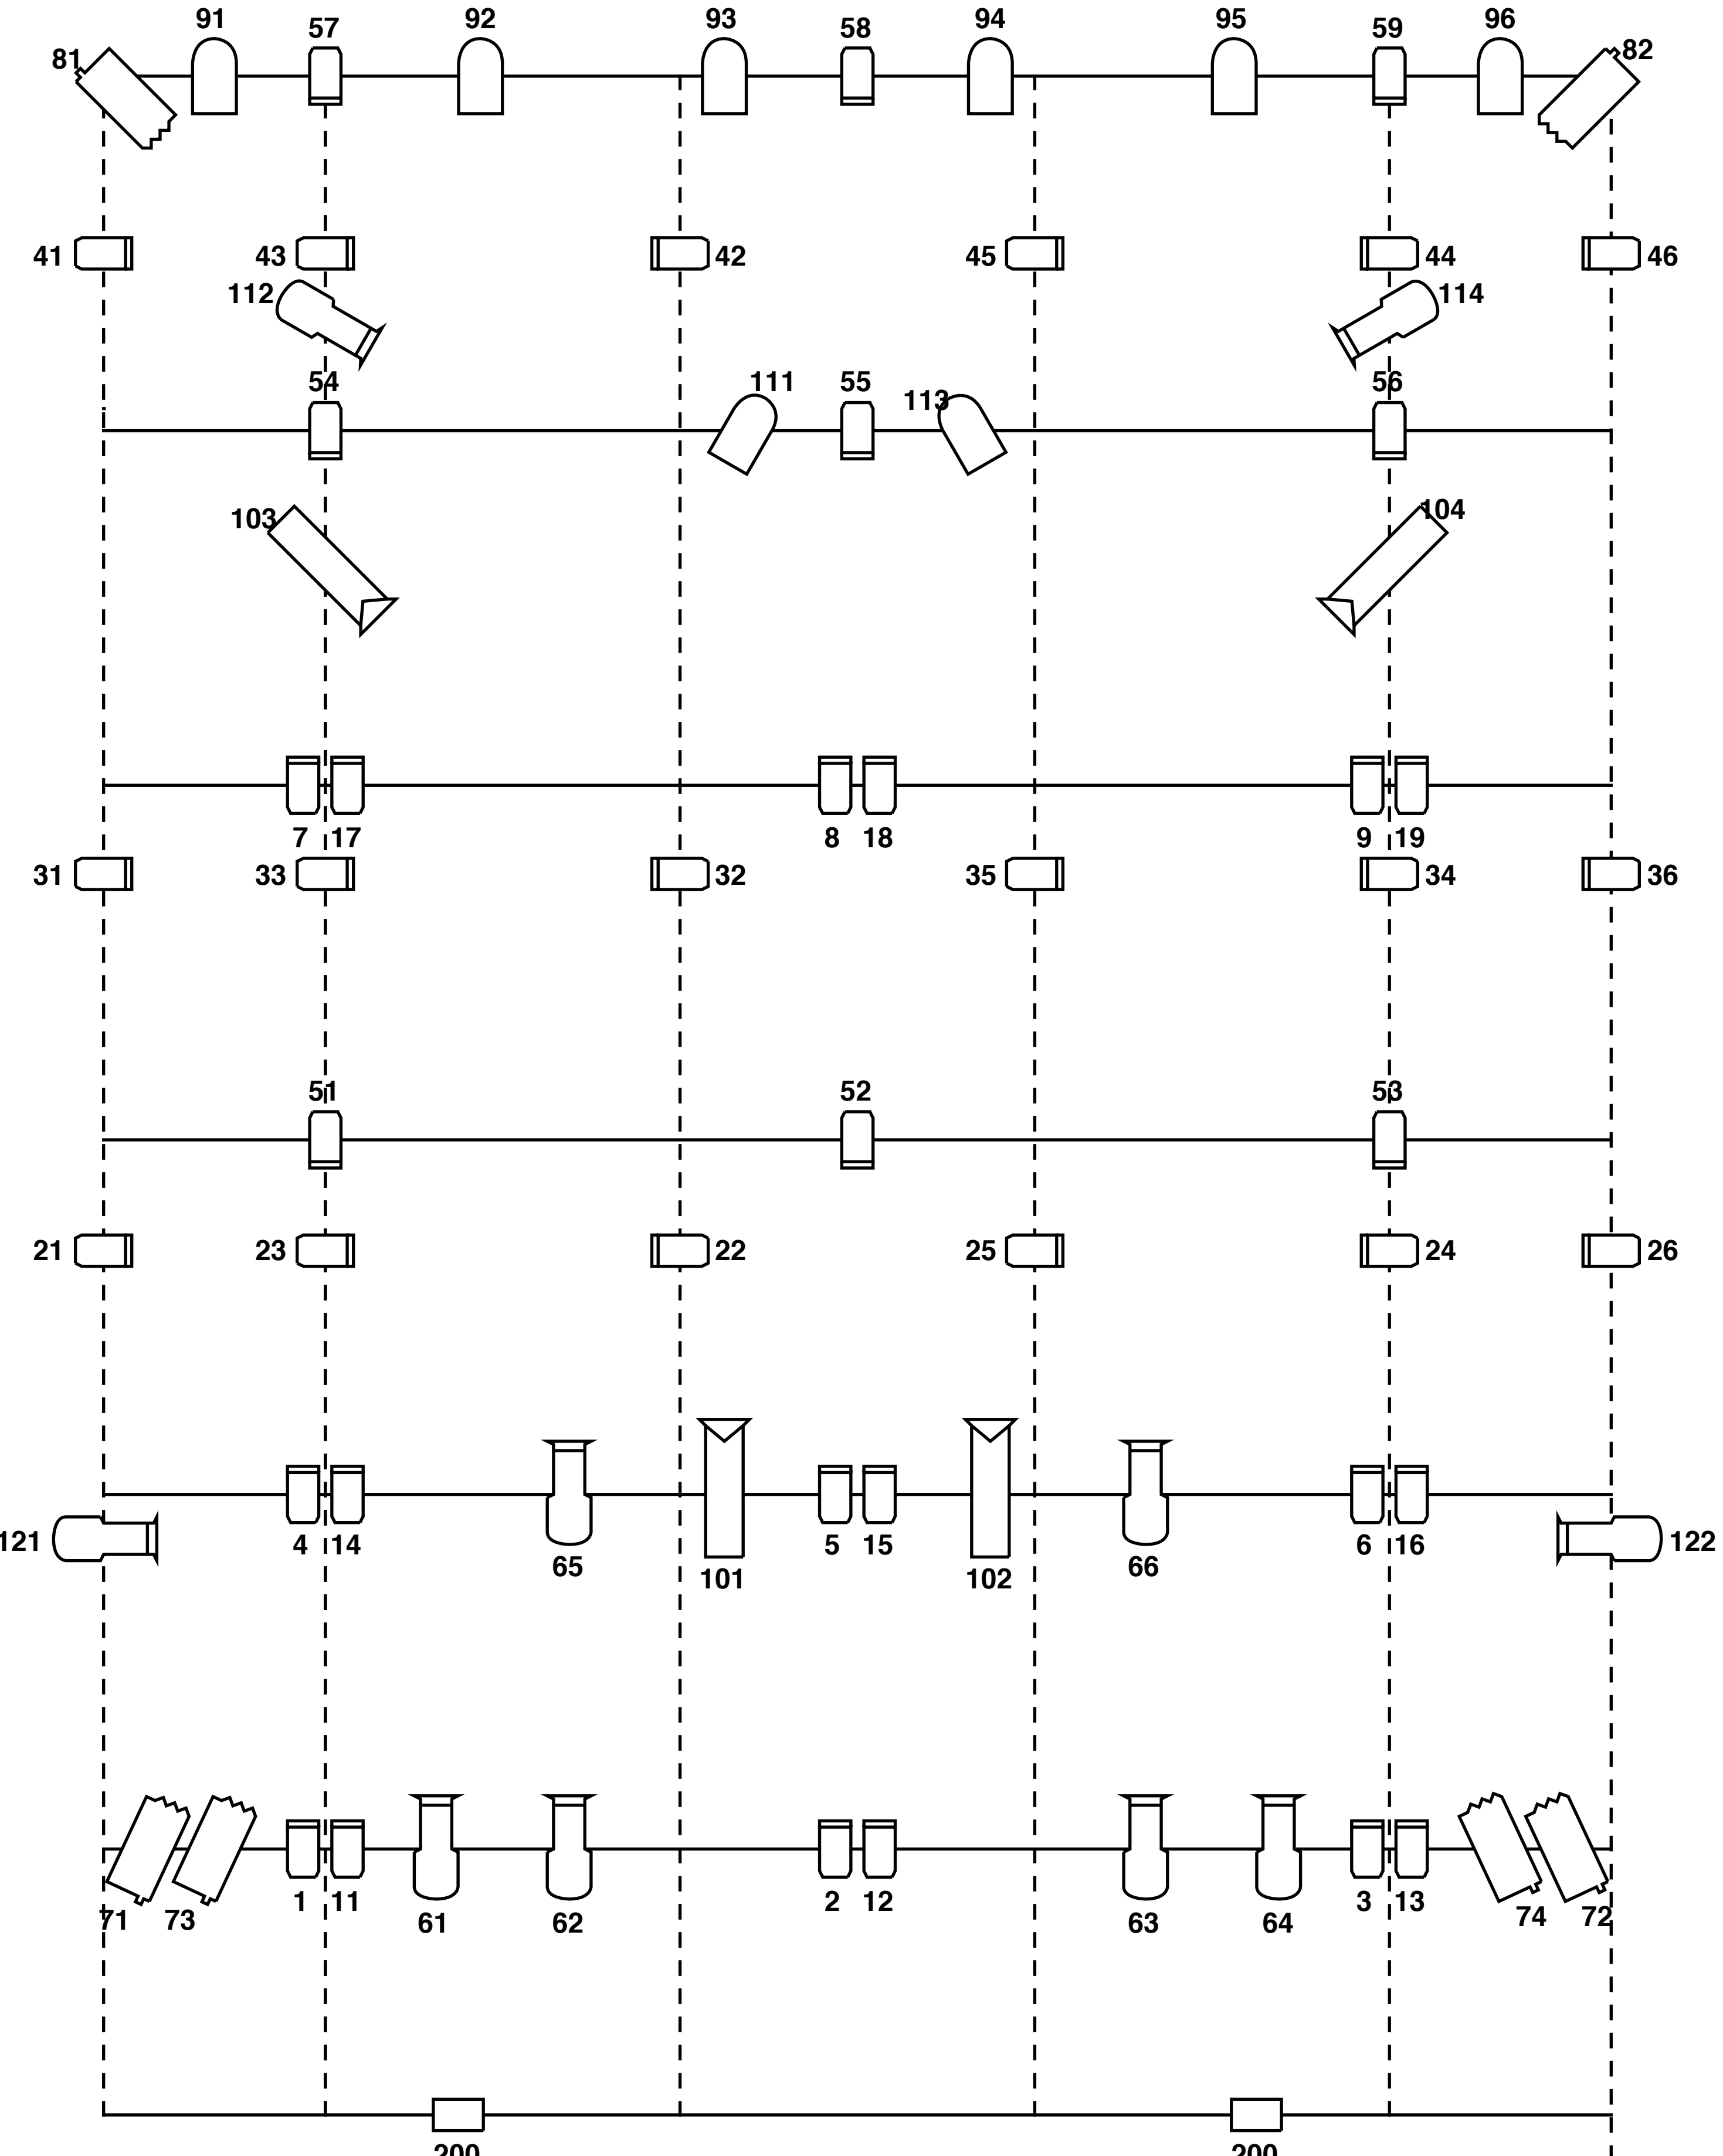

Studio 1 General Cover

-  StudioCOB 30
-  Selecon Pacific 23/50
-  Selecon 1200F Fresnel
-  Selecon Acclaim Fresnel
-  PAR64 CP88 MFL
-  CCT Minuette Flood
-  eclipseFC 36