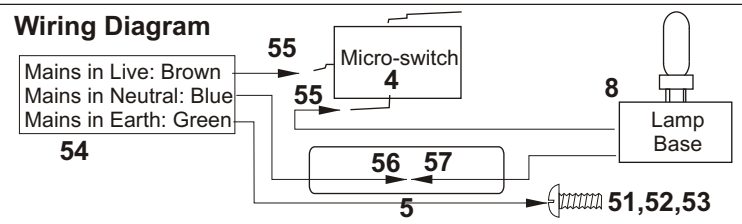

Pacific Spare parts

No	Code	Description
1	PACPLA002,3,4,5	Handle Blue Black Gray Red
2	PACPLA010	Lamp holder molding
3	PACPLA011	Lamp holder molding lid
4	COMELE001	Micro-switch
5		Terminal insulation box
6	PACSPIN003,001	Lamp spinning 600w or 1kw
7	PACPLA026R/027R	Lamp adjust outer gears/knobs
8	PACEL001/002	Lamp base 600w or 1kw
9	PACSPR002/003	Lamp spring, 600w or 1kw
10	PACPLA030	Pacific rear handle
11		Screw M4 x 16
12		Screw M8 x 25 Hex set screw
13		Spring Washer M8
14		Flat Washer M8
15		Screw M5 x 12
16		Washer Shakeproof M5
17	PACMET002	Yoke Locking Disc
18	ACCPLA001	Handle Yoke locking
19		Coach Bolt M8
20	PACYOK001	Pacific Yoke
21	PACCA002	Heat Sink
22	PACPLA025R	Lamp adjust Centre gear
23	PACLEN001	Pacific Dichroic mirror
24		Nut M5
25		Screw M5 x 20
26	PACPLA043	Lens tube locking knob
27	PACCAS003	Lens tube locking clamp
28	19PACLTCS	Assembly of locking knob(#26) and locking clamp(#27)
29	PACPLA028	Lamp module Thumb screw
30	PACSHT001,2,3,4	Shutter plate 1,2,3=1228,4=2350
31	PCAREF001	Pacific Reflector
32	PACPLA012	Shutter Blade
33	PACPLA001	Gobo holder slot cover
34	PACSPR001	Pacific fixed beam lens tube
35	PACMET003	Shutter plate spring
36	ACCSPR001	Fixed beam lens holder rod
37		Colour frame plunger spring
38		Roll pin 5.5mm
39	PACPLA007	Colour frame plunger
40	PACPLA006	Colour frame locking clip
41	See price list	Lens Assembly Module
42	PACPLA0xxx	Lens focus knob, 19,21,22,23
43	PACPLA013	12-28 lens tube front molding
44		Screw 6 x 38
45	PACEXT003	Extrusion lens tube top
46	PACEXT002	Extrusion lens tube right
47	PACEXT001	Extrusion lens tube left
48		Nut M4
49		Screw 6 x 1 1/4
50		Screw M4 x 45
51	PACPLA031	12-28 lens tube rear molding
52		Screw M4 x 10
53		Washer M4 Shakeproof
54		Earth lug
55	PACLOOM001,2	Pacific wire loom 1=600 2=1K
56		QC terminal 4.8mm female
57		QC terminal 6.3mm female
		QC terminal 6.3mm male